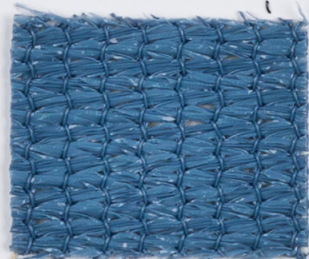

Commercial 95™ - Synthesis (COOLAROO®)

118 inches wide, 10.5 oz. per sq. yd.

Coolaroo® is designed specifically for heavy duty, professional grade architectural shade fabric for tensioned structures and other commercial shade applications. It is constructed to block up to 98.8% of harmful UV sun rays and is made from UV stabilized HDPE mono filament and tape yarns. Coolaroo fabric is 100% lead and phthalate free. The fabric has a specialized lock stitch knit for more air movement and better channeling of cooling breezeways. This construction prevents tearing and fraying, while the colors remain vivid for years. All backed by a 10-year limited warranty.

Flame Resistant, ASTM E-84, Class A

865028
Rivergum Green

865025
Natural

865024
Desert Sand

865032
Yellow

865033
Cayenne

865034
Deep Ochre Red

865023
Cherry Red

865039
Gun Metal

865030
Steel Grey

865026
Navy Blue

865031
Turquoise

865020
Aquatic Blue

865029
Sky Blue

865022
Brunswick Green

865021
Black