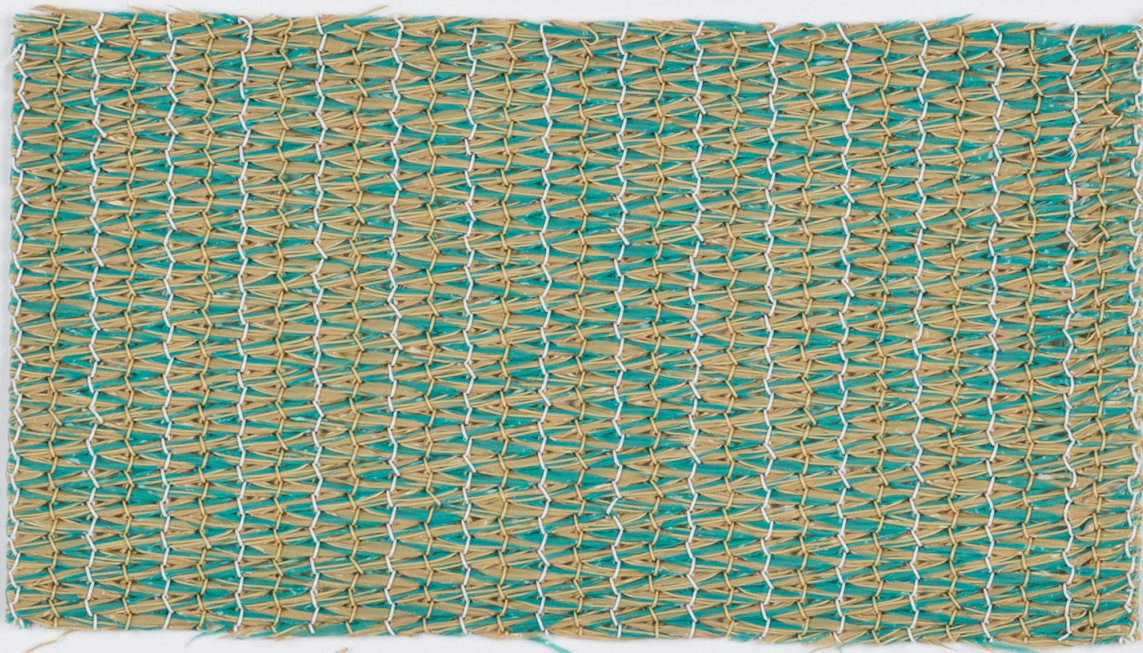

Commercial 95™ - Synthesis (COOLAROO®)

118 inches wide, 10.5 oz. per sq. yd.

Coolaroo® is designed specifically for heavy duty, professional grade architectural shade fabric for tensioned structures and other commercial shade applications. It is constructed to block up to 98.8% of harmful UV sun rays and is made from UV stabilized HDPE mono filament and tape yarns. Coolaroo fabric is 100% lead and phthalate free. The fabric has a specialized lock stitch knit for more air movement and better channeling of cooling breezeways. This construction prevents tearing and fraying, while the colors remain vivid for years. All backed by a 10-year limited warranty.

Flame Resistant, ASTM E-84, Class A

865028
Rivergum Green

865025
Natural

865024
Desert Sand

865032
Yellow

865033
Cayenne

865034
Deep Ochre Red

865023
Cherry Red

865039
Gun Metal

865030
Steel Grey

865026
Navy Blue

865031
Turquoise

865020
Aquatic Blue

865029
Sky Blue

865022
Brunswick Green

865021
Black