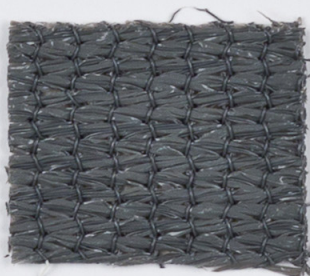

Commercial 95™ - Synthesis (COOLAROO®)

118 inches wide, 10.5 oz. per sq. yd.

Coolaroo® is designed specifically for heavy duty, professional grade architectural shade fabric for tensioned structures and other commercial shade applications. It is constructed to block up to 98.8% of harmful UV sun rays and is made from UV stabilized HDPE mono filament and tape yarns. Coolaroo fabric is 100% lead and phthalate free. The fabric has a specialized lock stitch knit for more air movement and better channeling of cooling breezeways. This construction prevents tearing and fraying, while the colors remain vivid for years. All backed by a 10-year limited warranty.

Flame Resistant, ASTM E-84, Class A

865028
Rivergum Green

865025
Natural

865024
Desert Sand

865032
Yellow

865033
Cayenne

865034
Deep Ochre Red

865023
Cherry Red

865039
Gun Metal

865030
Steel Grey

865026
Navy Blue

865031
Turquoise

865020
Aquatic Blue

865029
Sky Blue

865022
Brunswick Green

865021
Black