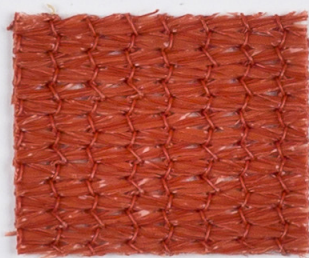

Commercial 95™ - Synthesis (COOLAROO®)

118 inches wide, 10.5 oz. per sq. yd.

Coolaroo® is designed specifically for heavy duty, professional grade architectural shade fabric for tensioned structures and other commercial shade applications. It is constructed to block up to 98.8% of harmful UV sun rays and is made from UV stabilized HDPE mono filament and tape yarns. Coolaroo fabric is 100% lead and phthalate free. The fabric has a specialized lock stitch knit for more air movement and better channeling of cooling breezeways. This construction prevents tearing and fraying, while the colors remain vivid for years. All backed by a 10-year limited warranty.

Flame Resistant, ASTM E-84, Class A

865028
Rivergum Green

865025
Natural

865024
Desert Sand

865032
Yellow

865033
Cayenne

865034
Deep Ochre Red

865023
Cherry Red

865039
Gun Metal

865030
Steel Grey

865026
Navy Blue

865031
Turquoise

865020
Aquatic Blue

865029
Sky Blue

865022
Brunswick Green

865021
Black