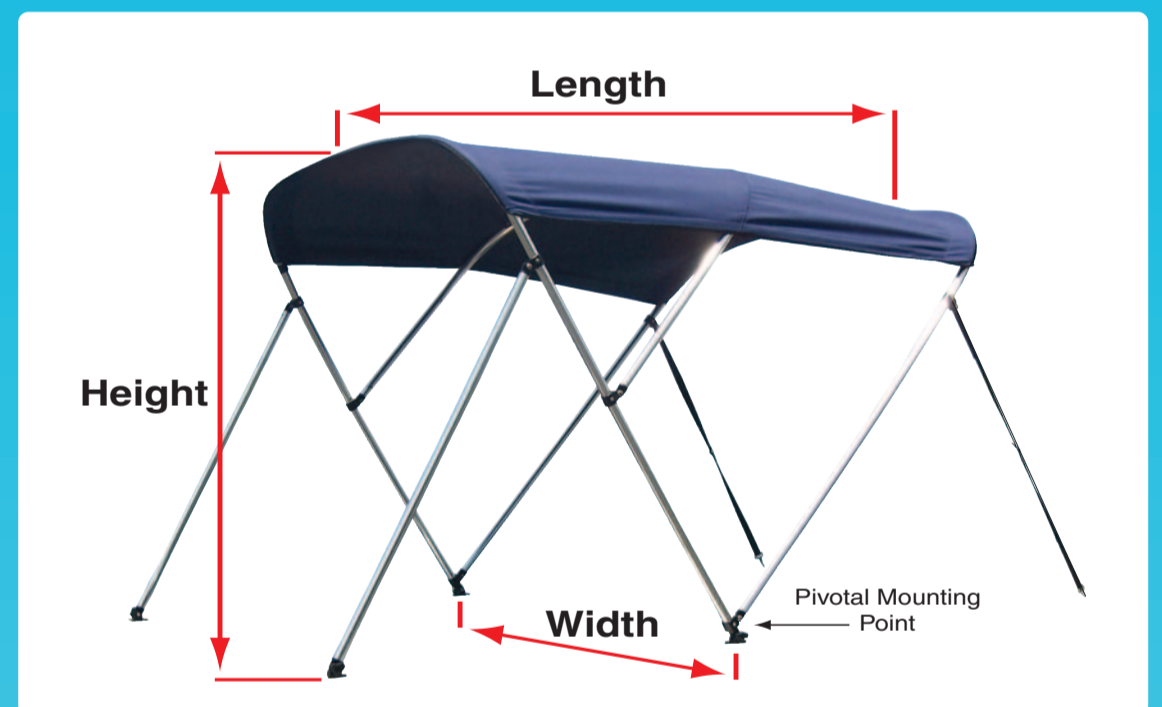

Bimini Fully Open for Measuring

2 Bow Bimini Top

- TRFB2-1100AA-A-S 2 Bow (Width 51"-59") (Height 51") (Cover 65")
- TRFB2-1100A-A-S 2 Bow (Width 59"-67") (Height 51") (Cover 65")

3 Bow Bimini Top

- TRFB3-850A-A-S 3 Bow (Width 59"-67") (Height 34") (Cover 60")
- TRFB3-850B-A-S 3 Bow (Width 71"-79") (Height 34") (Cover 60")
- TRFB3-850C-A-S 3 Bow (Width 79"-91") (Height 34") (Cover 60")
- TRFB3-1100A-A-S 3 Bow (Width 59"-67") (Height 43") (Cover 71")
- TRFB3-1100B-A-S 3 Bow (Width 71"-79") (Height 43") (Cover 71")
- TRFB3-1100C-A-S 3 Bow (Width 79"-91") (Height 43") (Cover 71")
- TRFB3-1300A-A-S 3 Bow (Width 59"-67") (Height 51") (Cover 71")
- TRFB3-1300B-A-S 3 Bow (Width 71"-79") (Height 51") (Cover 71")
- TRFB3-1300C-A-S 3 Bow (Width 79"-91") (Height 51") (Cover 71")

4 Bow Bimini Top

- TRFB4-1100A-A-S 4 Bow (Width 59"-67") (Height 43") (Cover 95")
- TRFB4-1100B-A-S 4 Bow (Width 71"-79") (Height 43") (Cover 95")
- TRFB4-1100C-A-S 4 Bow (Width 79"-91") (Height 43") (Cover 95")
- TRFB4-1300A-A-S 4 Bow (Width 59"-67") (Height 51") (Cover 95")
- TRFB4-1300B-A-S 4 Bow (Width 71"-79") (Height 51") (Cover 95")
- TRFB4-1300C-A-S 4 Bow (Width 79"-91") (Height 51") (Cover 95")

1 Year Warranty

*Designed for
US Boating Conditions*

Tri Vantage®