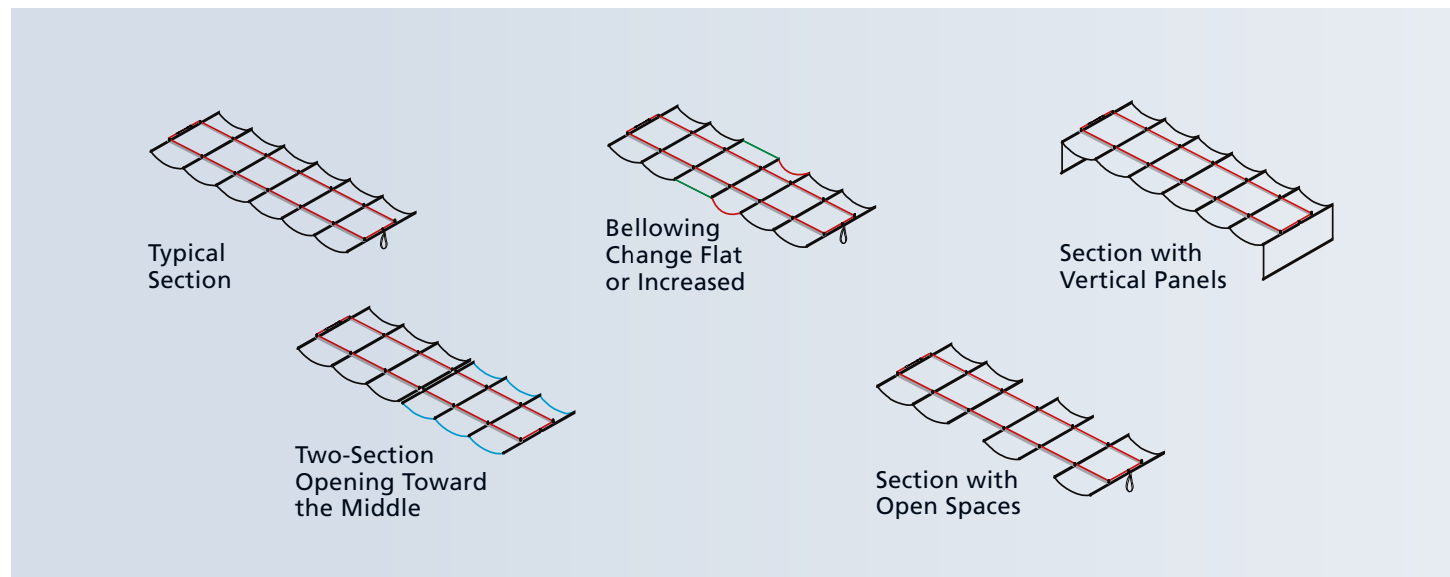

INFINITY CANOPY

Infinite shade, infinite designs, infinite possibilities

Make custom shade projects quicker and easier with Infinity Canopy slide-on-wire components. The design is completely customizable with modular fabric panels, fitting any space and style—and should a customer's needs change, canopies can easily be modified to fit different designs or color schemes. The slide-in panels can be removed and reinstalled in minutes for easy color changes, cleaning, repairs, or winter storage.

Infinite Designs

A beautiful option for both residential and commercial use, Infinity Canopy components give you the option to add color and style to any setting. The fabric panels simply clip onto the cables. In just minutes, your customers can change the colors to suit the season or their changing style. Vertical panels can also be added for additional shade and privacy.

Infinite Possibilities

In outdoor spaces, Infinity Canopy components offer cool, protective shading on pergolas, free-standing structures or between structures. Panels adjust easily, simply sliding like a curtain, or lock panels in place to create open places or shady spots. Indoors, canopies can be used to cover unfinished ceilings, unsightly rafters or air ducts, infusing a space with color and style.