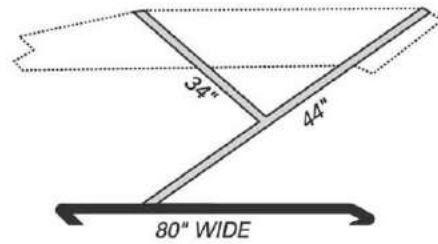

## STANDARD 2-BOW FRAME

*7/8" x 058 DRAWN ALUM. BRITE ANODIZED ROUND TUBE*

4850	6#	Nylon hardware Natural
4850-B	6#	Nylon hardware Black
4850-D	8#	Die cast hardware - Chrome

## BIMINI 3-BOW FRAME

*7/8" x 058 DRAWN ALUM. BRITE ANODIZED ROUND TUBE*

4851	13#	Nylon hardware - Natural
4851-B	13#	Nylon hardware - Black
4851-D	14#	Die cast hardware - Chrome