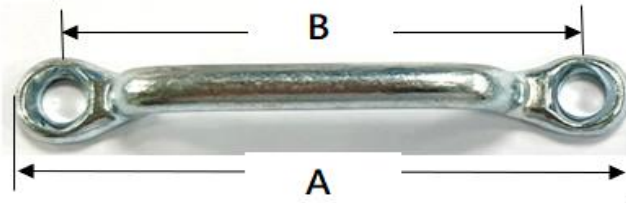

#TV 249108, Footman loop

SIZE	A	B	C	D	E	Wire	Hole dia.
1"	2.53"	1.90"	1"	0.26"	0.50"	6mm	5.4mm

#TV 249114, Footman loop

SIZE	A	B	C	D	E	Wire	Hole dia.
1-1/2"	3.12"	2.63"	1.6"	0.31"	0.57"	6.3mm	6.3mm

#TV 249116, Footman loop

SIZE	A	B	C	D	E	Wire	Hole dia.
2"	3.76"	3.14"	2.05"	0.40"	0.68"	7.1mm	6.0mm