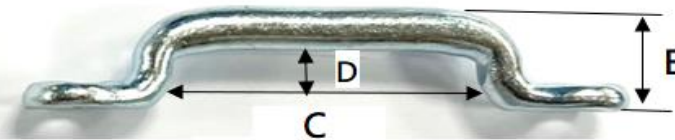

#TV 249108, Footman loop

SIZE	A	B	C	D	E	Wire	Hole dia.
1"	2.53"	1.90"	1"	0.26"	0.50"	6mm	5.4mm

#TV 249114, Footman loop

SIZE	A	B	C	D	E	Wire	Hole dia.
1-1/2"	3.12"	2.63"	1.6"	0.31"	0.57"	6.3mm	6.3mm

#TV 249116, Footman loop

SIZE	A	B	C	D	E	Wire	Hole dia.
2"	3.76"	3.14"	2.05"	0.40"	0.68"	7.1mm	6.0mm