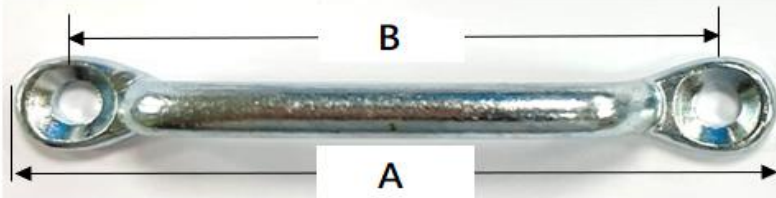

#TV 249108, Footman loop

SIZE	A	B	C	D	E	Wire	Hole dia.
1"	2.53"	1.90"	1"	0.26"	0.50"	6mm	5.4mm

#TV 249114, Footman loop

SIZE	A	B	C	D	E	Wire	Hole dia.
1-1/2"	3.12"	2.63"	1.6"	0.31"	0.57"	6.3mm	6.3mm

#TV 249116, Footman loop

SIZE	A	B	C	D	E	Wire	Hole dia.
2"	3.76"	3.14"	2.05"	0.40"	0.68"	7.1mm	6.0mm