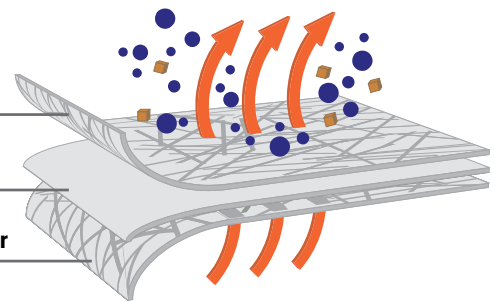

## BLOCK-IT\* Fabric MATRIX

From opening doors to runaway shopping carts, your car can take a beating out there in the real world. Give it extra protection against these “hard knocks” with BLOCK-IT\* MATRIX fabric car cover.

- Heavier exterior fabric layer for greater protection against dents, dings and scratches
- Custom and universal fit
- Available in gray

**BLOCK-IT\* MATRIX is great choice for protection against:**

- Tree sap & insects
- Sun & heat
- Vandalism & theft
- Dents & dings

Spunbond Strength Layer

Barrier Layer

Soft Bicomponent Spunbond Layer

**PHYSICAL PROPERTIES**

Basis Weight ( <i>osy</i> )	3.8
Grab Tensile	
Machine Direction ( <i>pounds</i> )	70
Cross Direction ( <i>pounds</i> )	53
Trap Tear	
Machine Direction ( <i>pounds</i> )	25
Cross Direction ( <i>pounds</i> )	17
Taber Abrasion ( <i>visual rating</i> )	45
Hydrohead ( <i>cm</i> )	45
UV Additive ( <i>% by weight</i> )	1.25